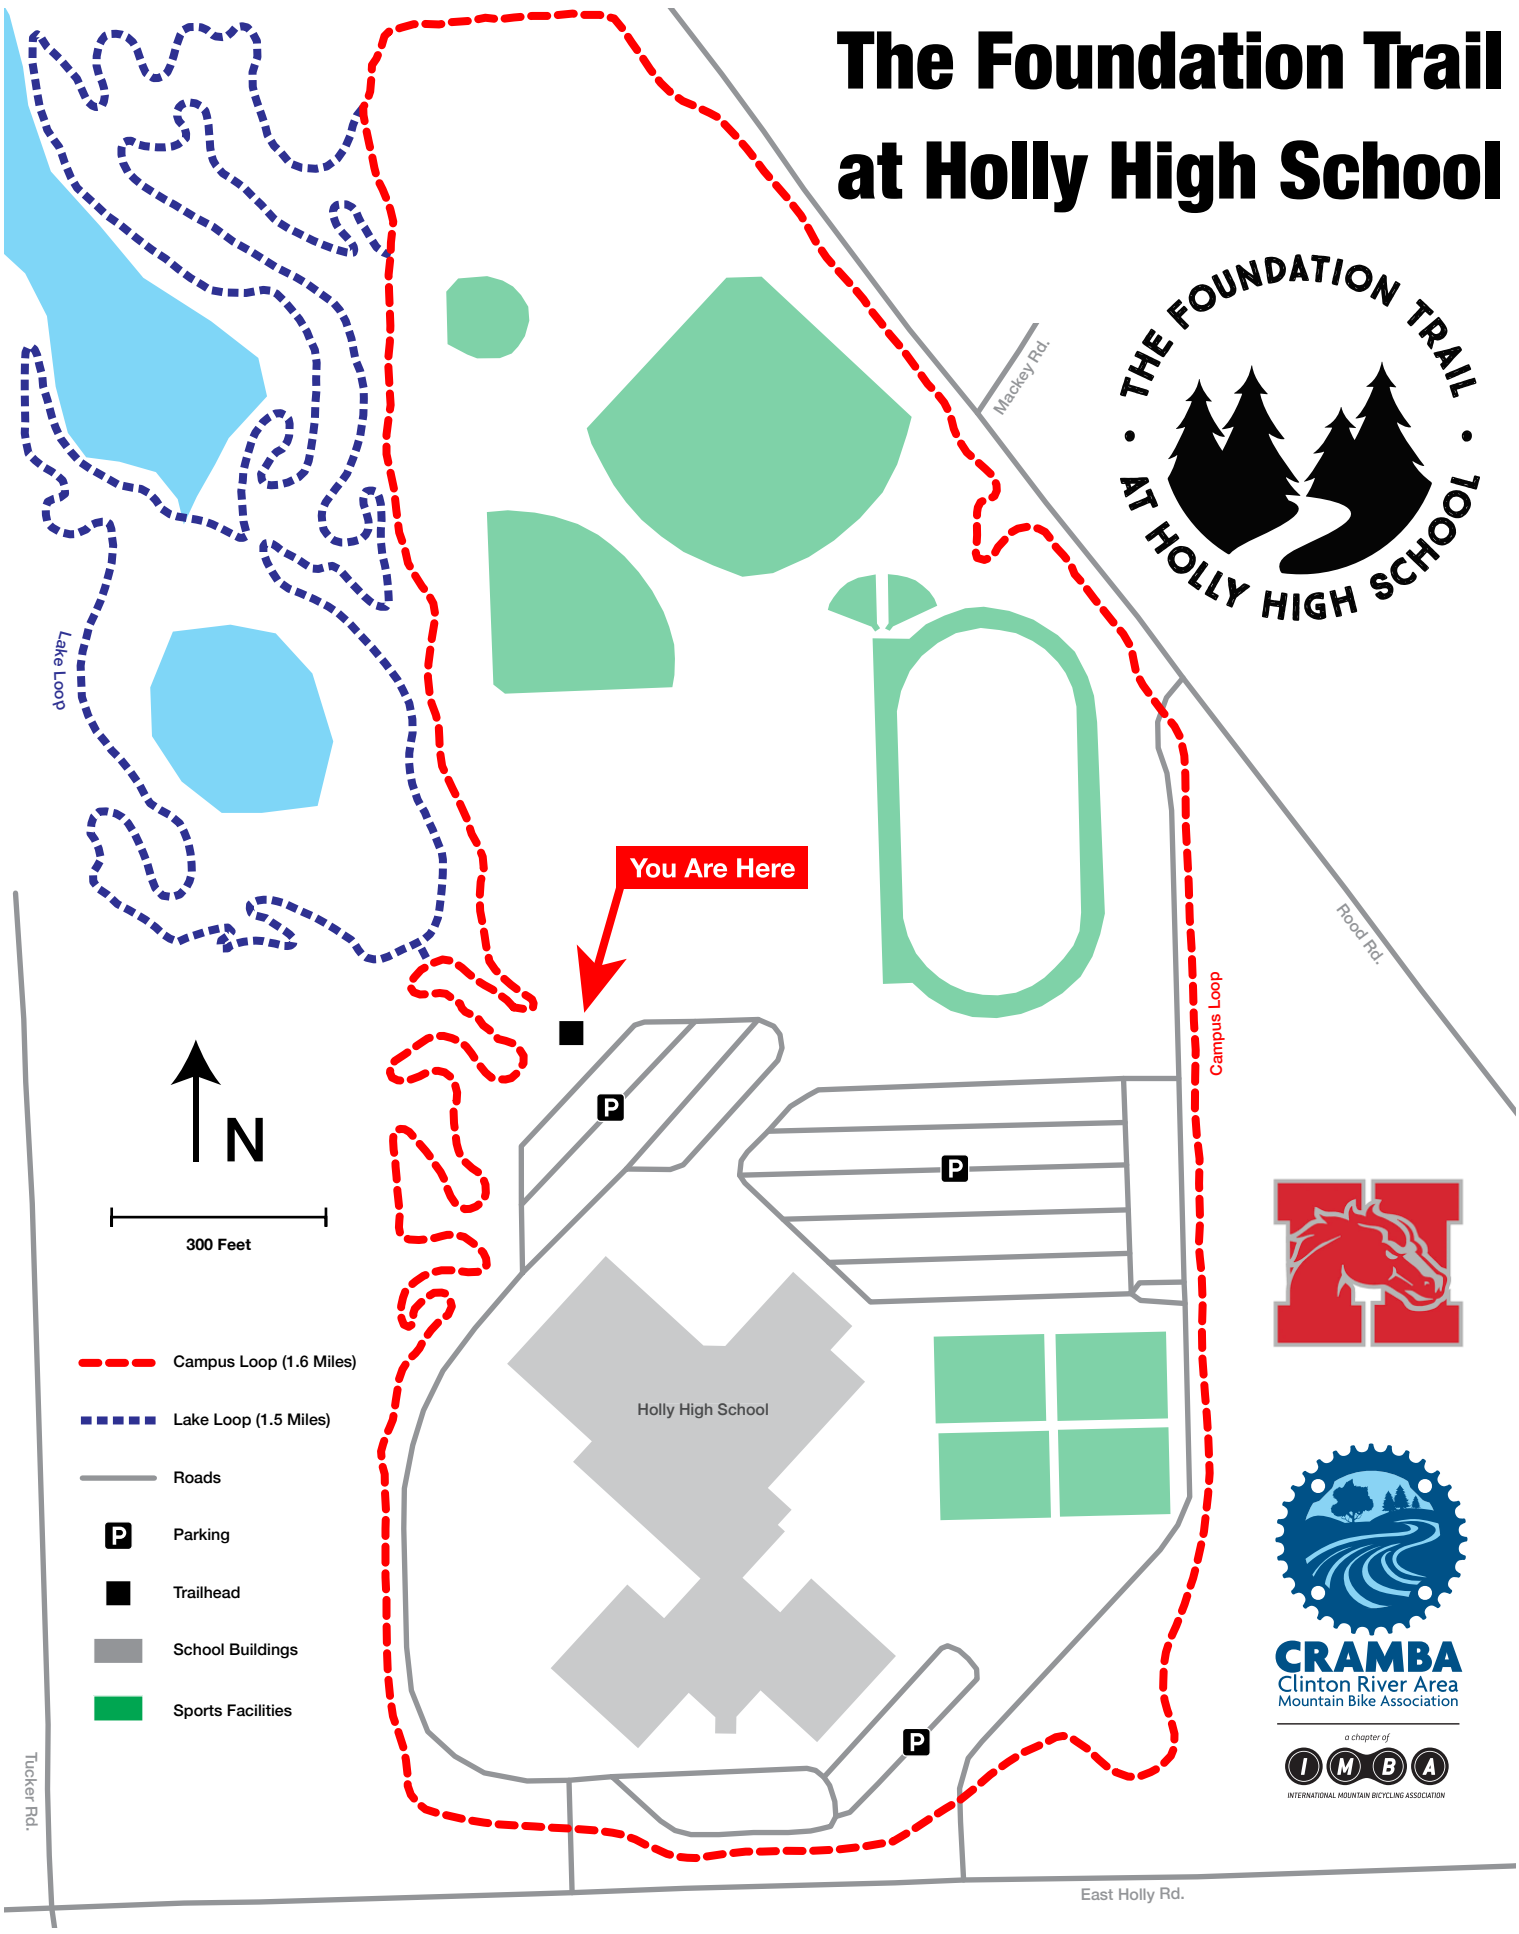

The Foundation Trail at Holly High School

CRAMBA
Clinton River Area
Mountain Bike Association
a chapter of
IMBA
INTERNATIONAL MOUNTAIN BICYCLING ASSOCIATION